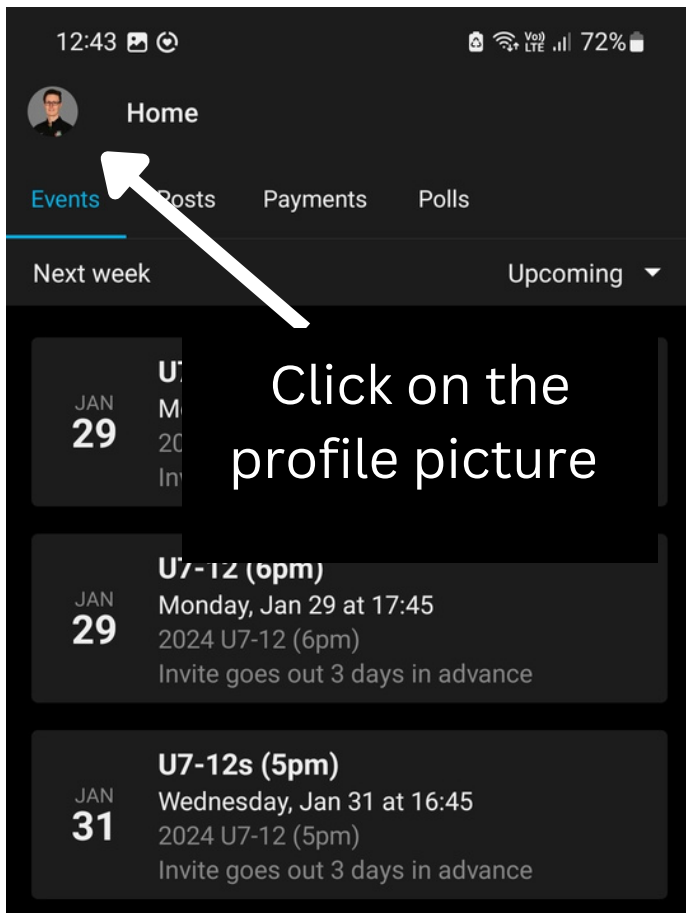

Accidentally have your child's name listed in your Spond profile instead of your own?

Need to add an additional guardian?

Need to add or edit your player's information

Event times not showing up correctly?