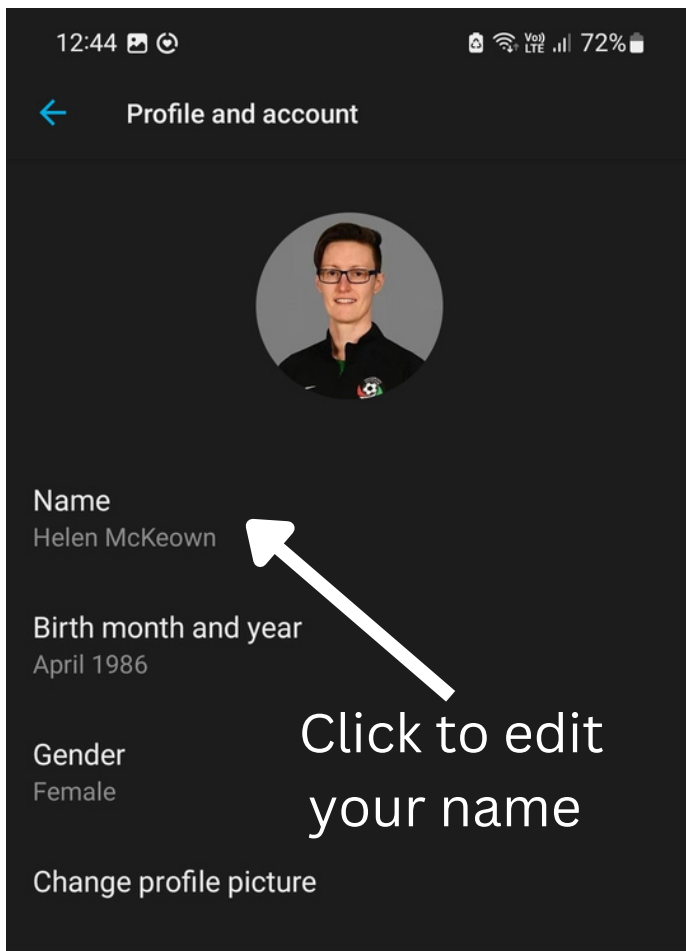

Accidentally have your child's name listed in your Spond profile instead of your own?

Need to add an additional guardian?

Need to add or edit your player's information

Event times not showing up correctly?