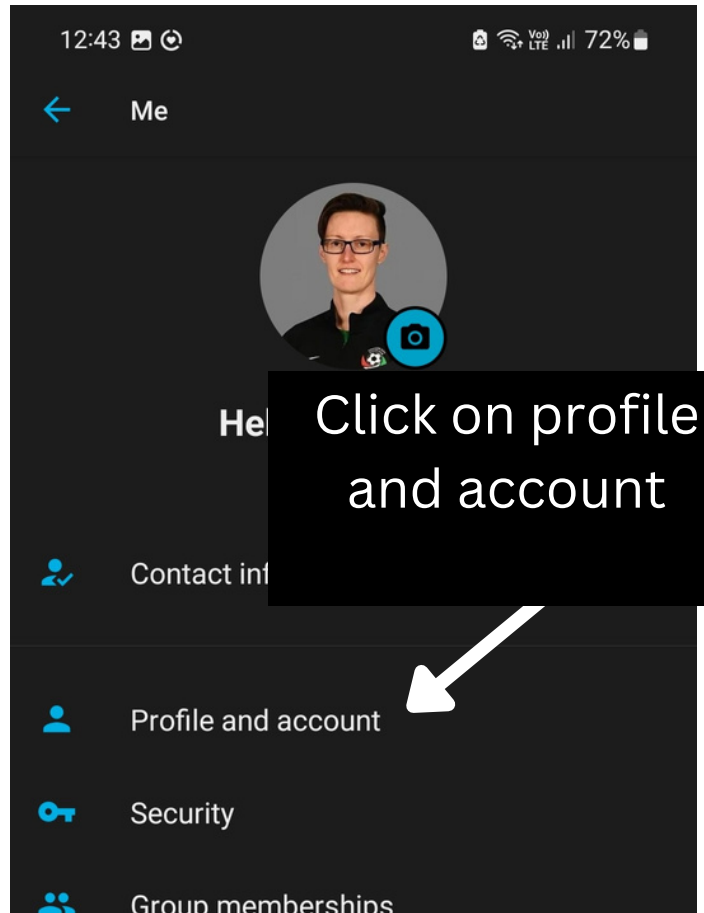

Accidentally have your child's name listed in your Spond profile instead of your own?

Need to add an additional guardian?

Need to add or edit your player's information

Event times not showing up correctly?