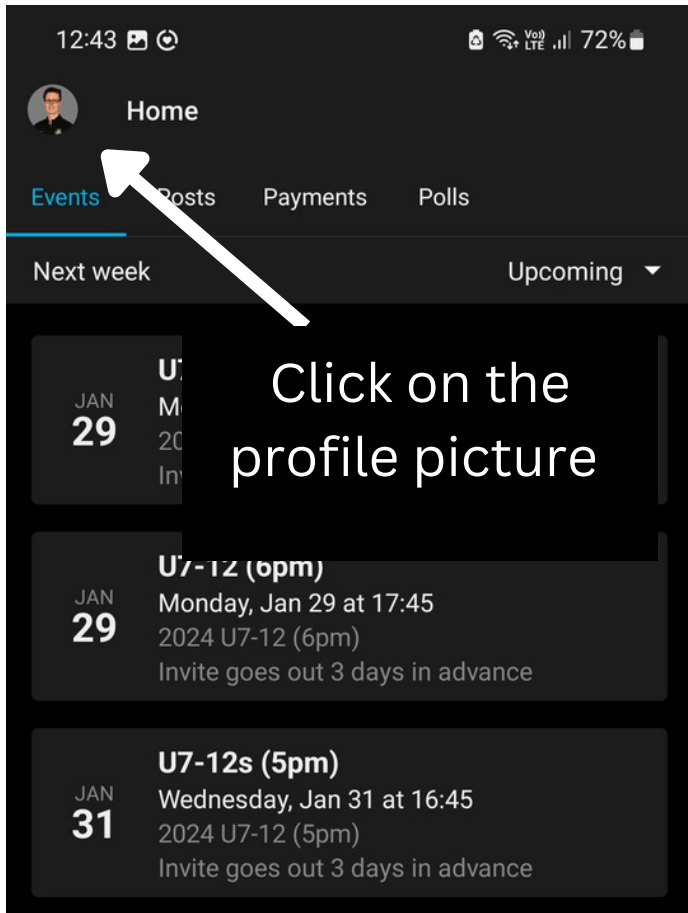

Accidentally have your child's name listed in your Spond profile instead of your own?

Need to add an additional guardian?

Need to add or edit your player's information

Event times not showing up correctly?