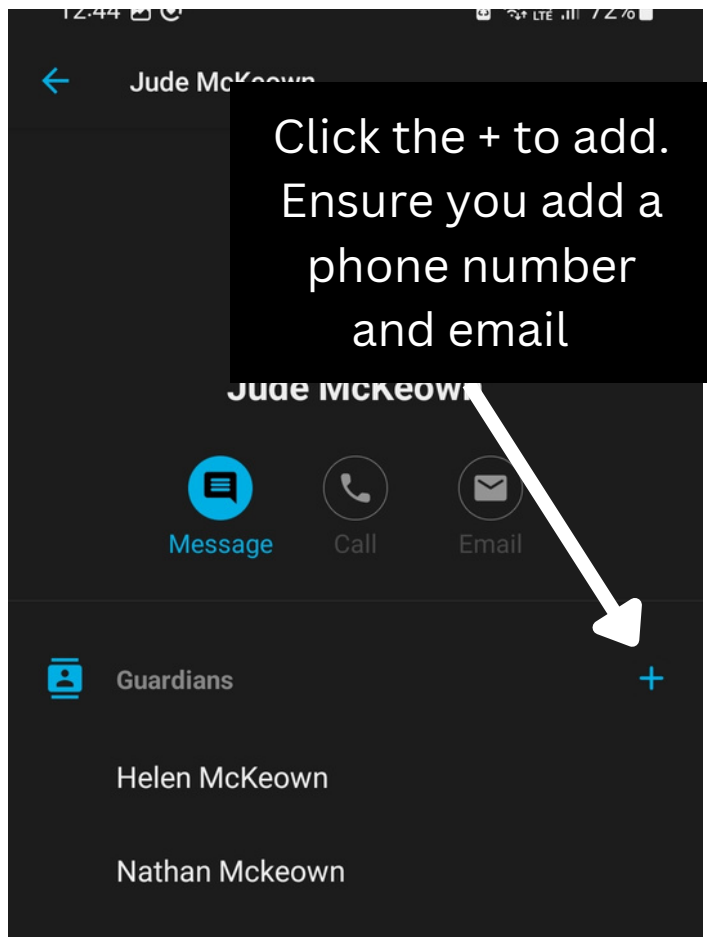

Accidentally have your child's name listed in your Spond profile instead of your own?

Need to add an additional guardian?

Need to add or edit your player's information

Event times not showing up correctly?