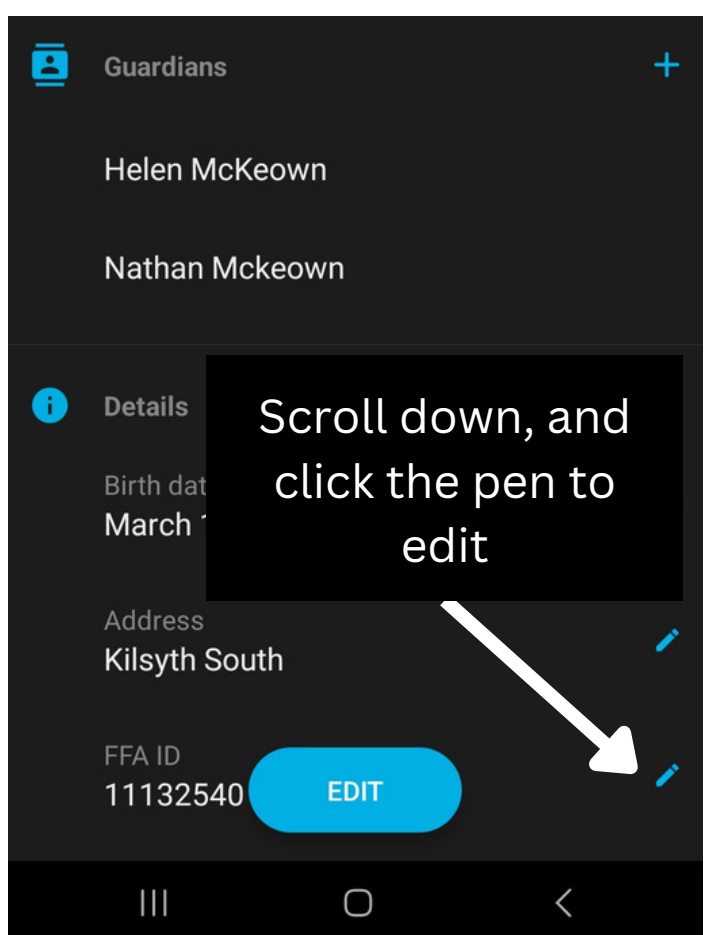

Accidentally have your child's name listed in your Spond profile instead of your own?

Need to add an additional guardian?

Need to add or edit your player's information

Event times not showing up correctly?