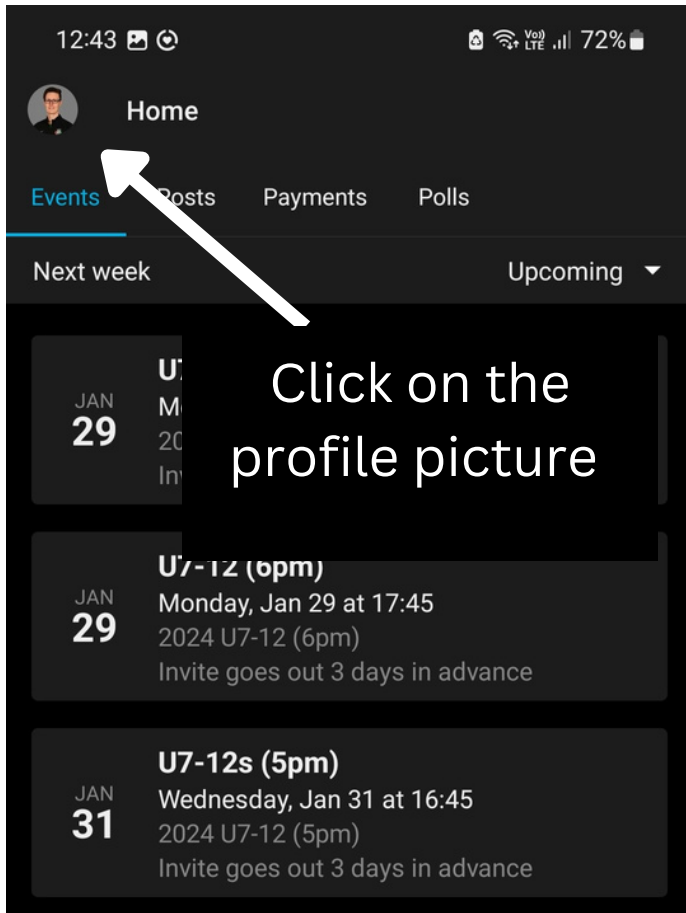

Accidentally have your child's name listed in your Spond profile instead of your own?

Need to add an additional guardian?

Need to add or edit your player's information

Event times not showing up correctly?